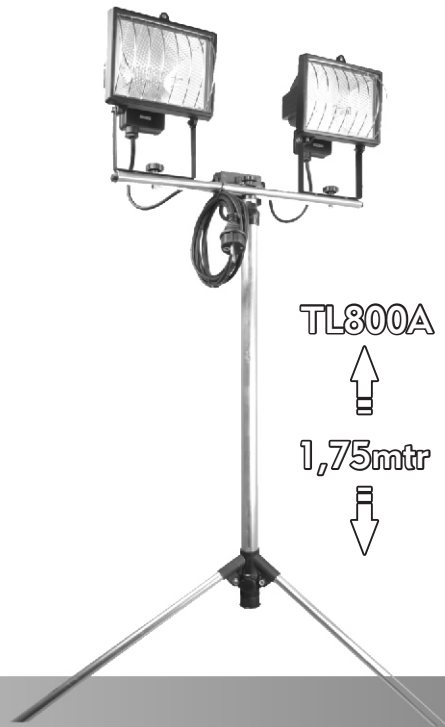

smartwares®

TL400A - 10.047.26

TL800A - 10.047.38

2

7

10

16

17

TL400A = 400W  
TL800A = 400W

18

25

26

28

36

IP54

220-240V ~ 50Hz.

TL400A

1,75mtr

TL800A

1,75mtr

smartwares®

TL400A - 10.047.26

TL800A - 10.047.38

Attachment .....for **SI 1**  
SAFETY INSTRUCTIONS!