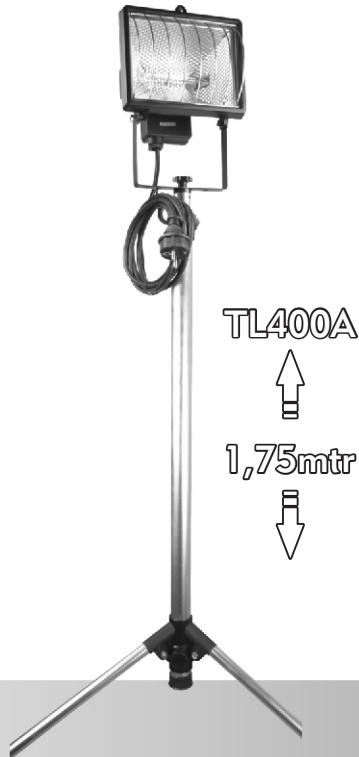

smartwares®

TL400A - 10.047.26

TL800A - 10.047.38

2

7

10

16

17

TL400A = 400W  
TL800A = 400W

18

25

26

28

36

IP54

220-240V ~ 50Hz.

TL400A

1,75mtr

TL800A

1,75mtr

smartwares®

TL400A - 10.047.26

TL800A - 10.047.38

Attachment .....for **SI 1**  
SAFETY INSTRUCTIONS!