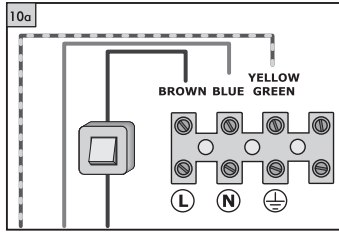

ES120 ES120W ES400 ES400W

10.031.58

10.031.62

10.031.89

10.031.90

14 Test detector:

- 1- **TIME** → **T**
- 2- **LUX** → **T**
- 3- **60 seconds**

15 Use detector

Mounting