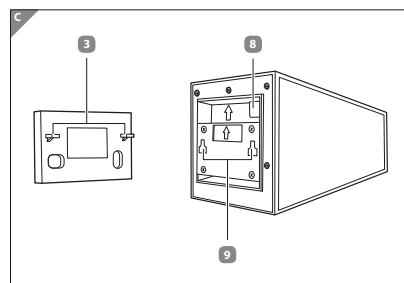

CE IP43

1. Solar panel
2. Movement sensor
3. Fixation bracket
4. Mounting holes
5. Wall mounting
6. Mounting screw
7. Plug
8. On/off switch
9. Fixation holes
10. Screws 4x (battery cover)
11. Battery cover
12. Battery (AAA NiMH-Akku 1,2V), 3x
13. Batterypack