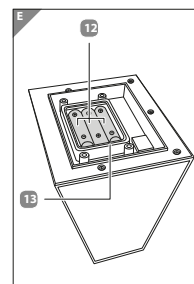

CE IP43

1. Solar panel
2. Movement sensor
3. Fixation bracket
4. Mounting holes
5. Wall mounting
6. Mounting screw
7. Plug
8. On/off switch
9. Fixation holes
10. Screws 4x (battery cover)
11. Battery cover
12. Battery (AAA NiMH-Akku 1,2V), 3x
13. Batterypack