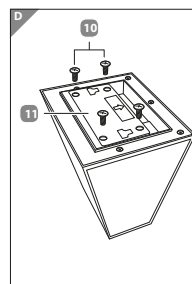

CE IP43

1. Solar panel
2. Movement sensor
3. Fixation bracket
4. Mounting holes
5. Wall mounting
6. Mounting screw
7. Plug
8. On/off switch
9. Fixation holes
10. Screws 4x (battery cover)
11. Battery cover
12. Battery (AAA NiMH-Akku 1,2V), 3x
13. Batterypack